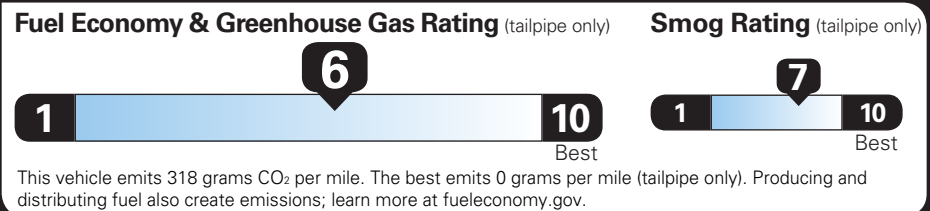

TOTAL OPTIONS	\$2,045.00
TOTAL VEHICLE & OPTIONS	\$29,545.00
DESTINATION CHARGE	1,195.00

TOTAL VEHICLE PRICE* \$30,740.00

EPA DOT Fuel Economy and Environment

Gasoline Vehicle

Fuel Economy

28 MPG combined city/hwy

26 city 31 highway

3.6 gallons per 100 miles

Small SUVs range from 16 to 120 MPG. The best vehicle rates 141 MPGe.

You save \$250 in fuel costs over 5 years compared to the average new vehicle.

Annual fuel COST \$1,450